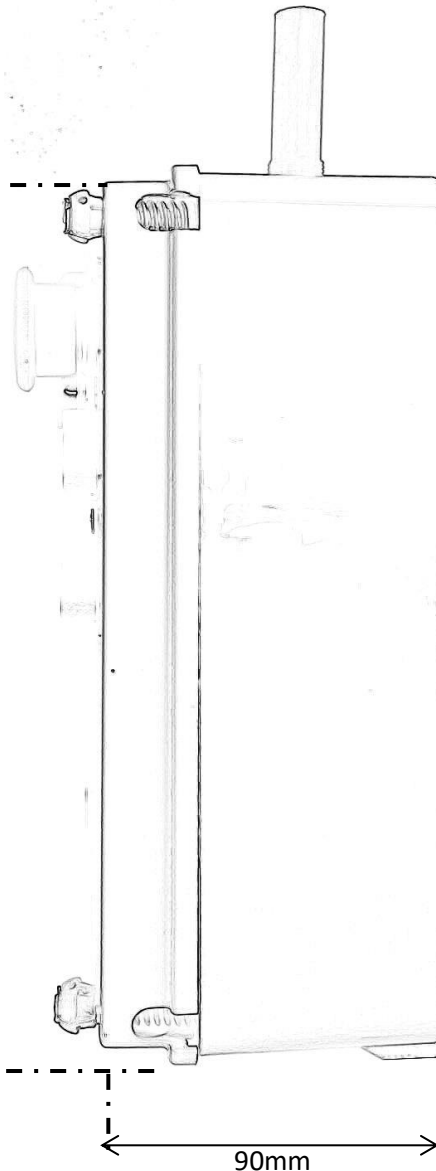

200m

250mm

270mm

90mm

KA-01

Kuyu Dibi Revizyon Kutusu / Inspection box to bottom of pit